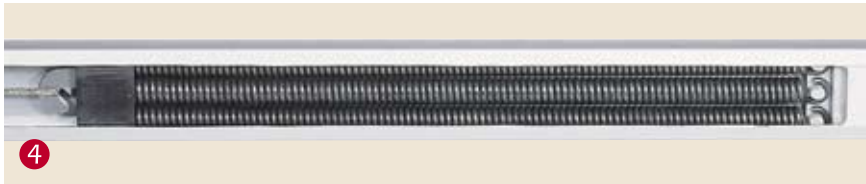

The **extremely high spring tension** of the hinged arms ensures a superbly taut sit of the fabric.

- No resting of the awning cloth on the arm joints.
- Hinged arm joints feature a pin made of high-grade steel. ▼