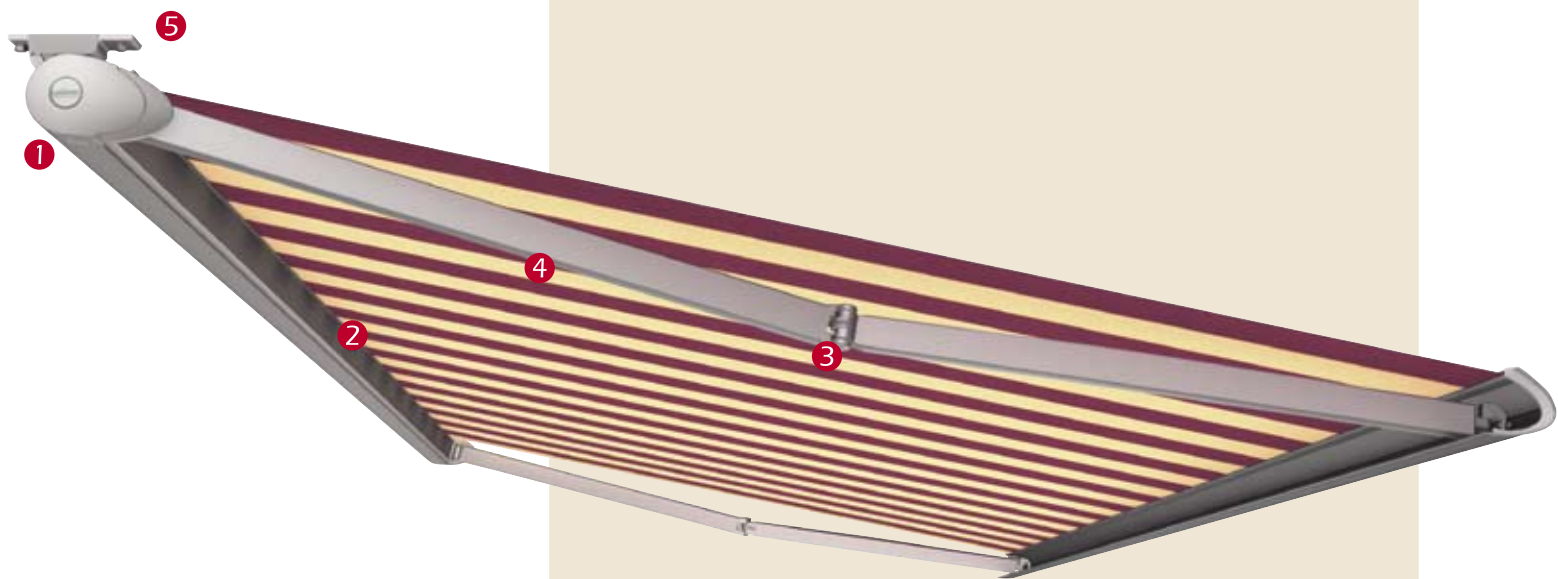

# toskana

Toskana

Toskana  
Fabric cover shell option

Small cassette  
awning with a  
large pitch angle

**Lewens**  
SONNENSCHUTZ-SYSTEME GmbH & Co. KG

Small cassette awning that is attractively designed – and attractively priced too

Toskana is attached to the wall or ceiling by means of two external consoles. The attachment of the consoles can be varied on this model by moving them sideways (see illustration). This makes fitting of the awning easier.

**Cassette**

Toskana has a pleasing appearance even from the rear.

Fitted to a ceiling, roof projection or balcony, its 13 cm high cassette conveys a harmonious impression. ▼

▲ **Fabrics**

Our new collection offers a wide range of patterns spanning the entire colour spectrum.