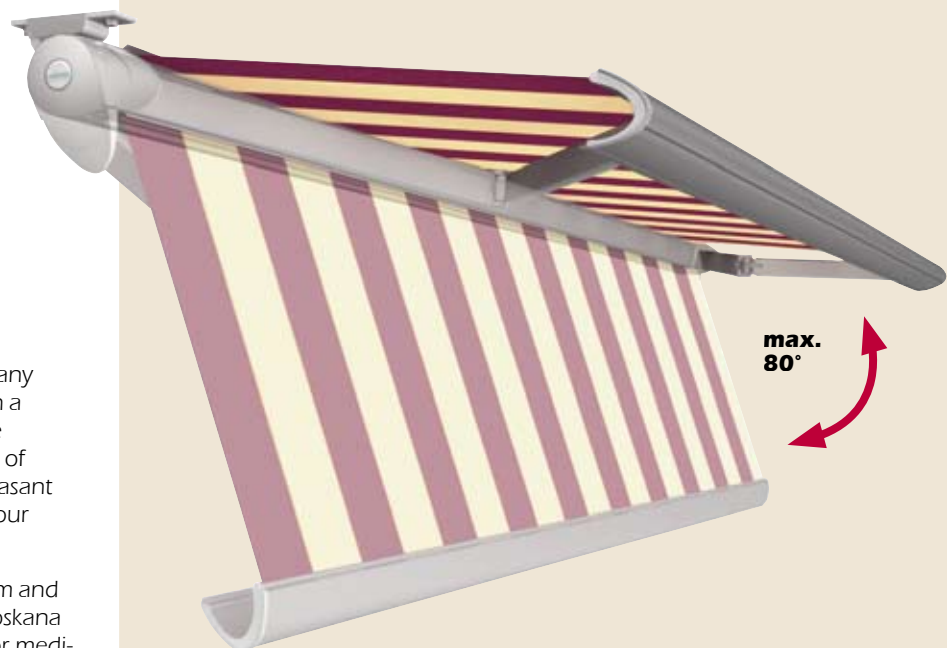

# toskana

Toskana

Toskana  
Fabric cover shell option

Small cassette  
awning with a  
large pitch angle

**Lewens**  
SONNENSCHUTZ-SYSTEME GmbH & Co. KG

Small cassette awning that is attractively designed – and attractively priced too

With a maximum width of 500 cm and maximum drop of 300 cm, the Toscana awning is ideally suited to small or medium-sized patios and balconies.

Toskana is attached to the wall or ceiling by means of two external consoles. The attachment of the consoles can be varied on this model by moving them sideways (see illustration). This makes fitting of the awning easier.

**Cassette**

Toskana has a pleasing appearance even from the rear.

Fitted to a ceiling, roof projection or balcony, its 13 cm high cassette conveys a harmonious impression. ▼

▲ **Fabrics**

Our new collection offers a wide range of patterns spanning the entire colour spectrum.